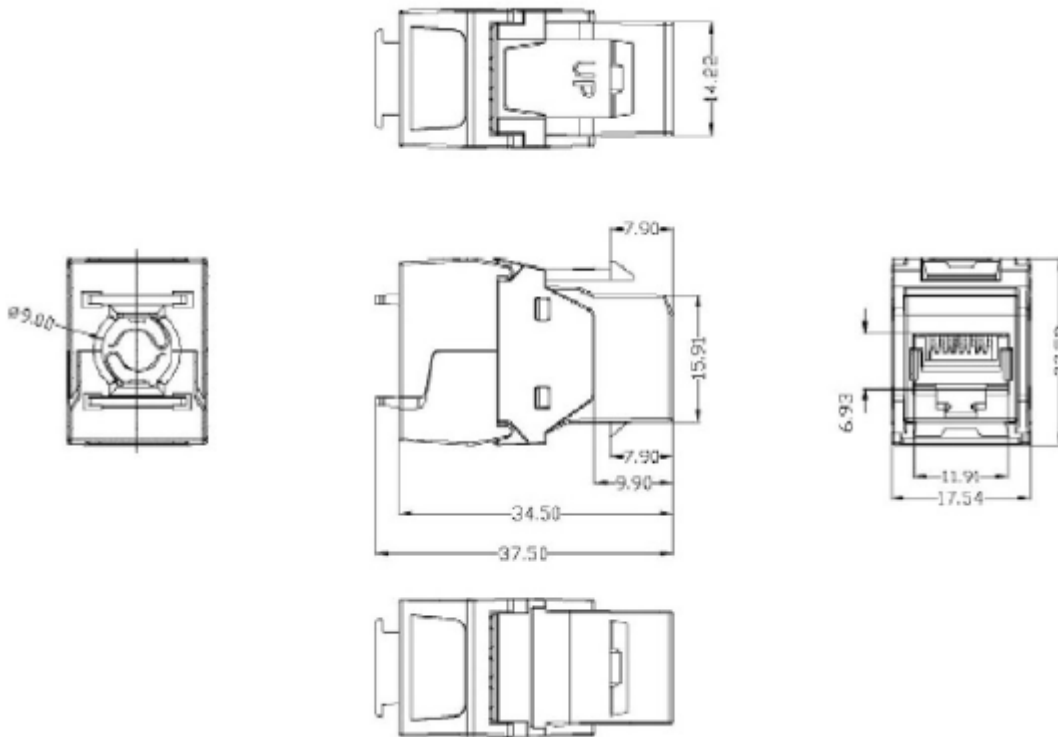

This datasheet was created automatically on 28-12-2022 . Technical changes reserved.

DATASHEET

INFRALAN® RJ45 Keystone, Cat.6A / ClassEA, Component, PU 12

Drawings

This datasheet was created automatically on 28-12-2022 . Technical changes reserved.